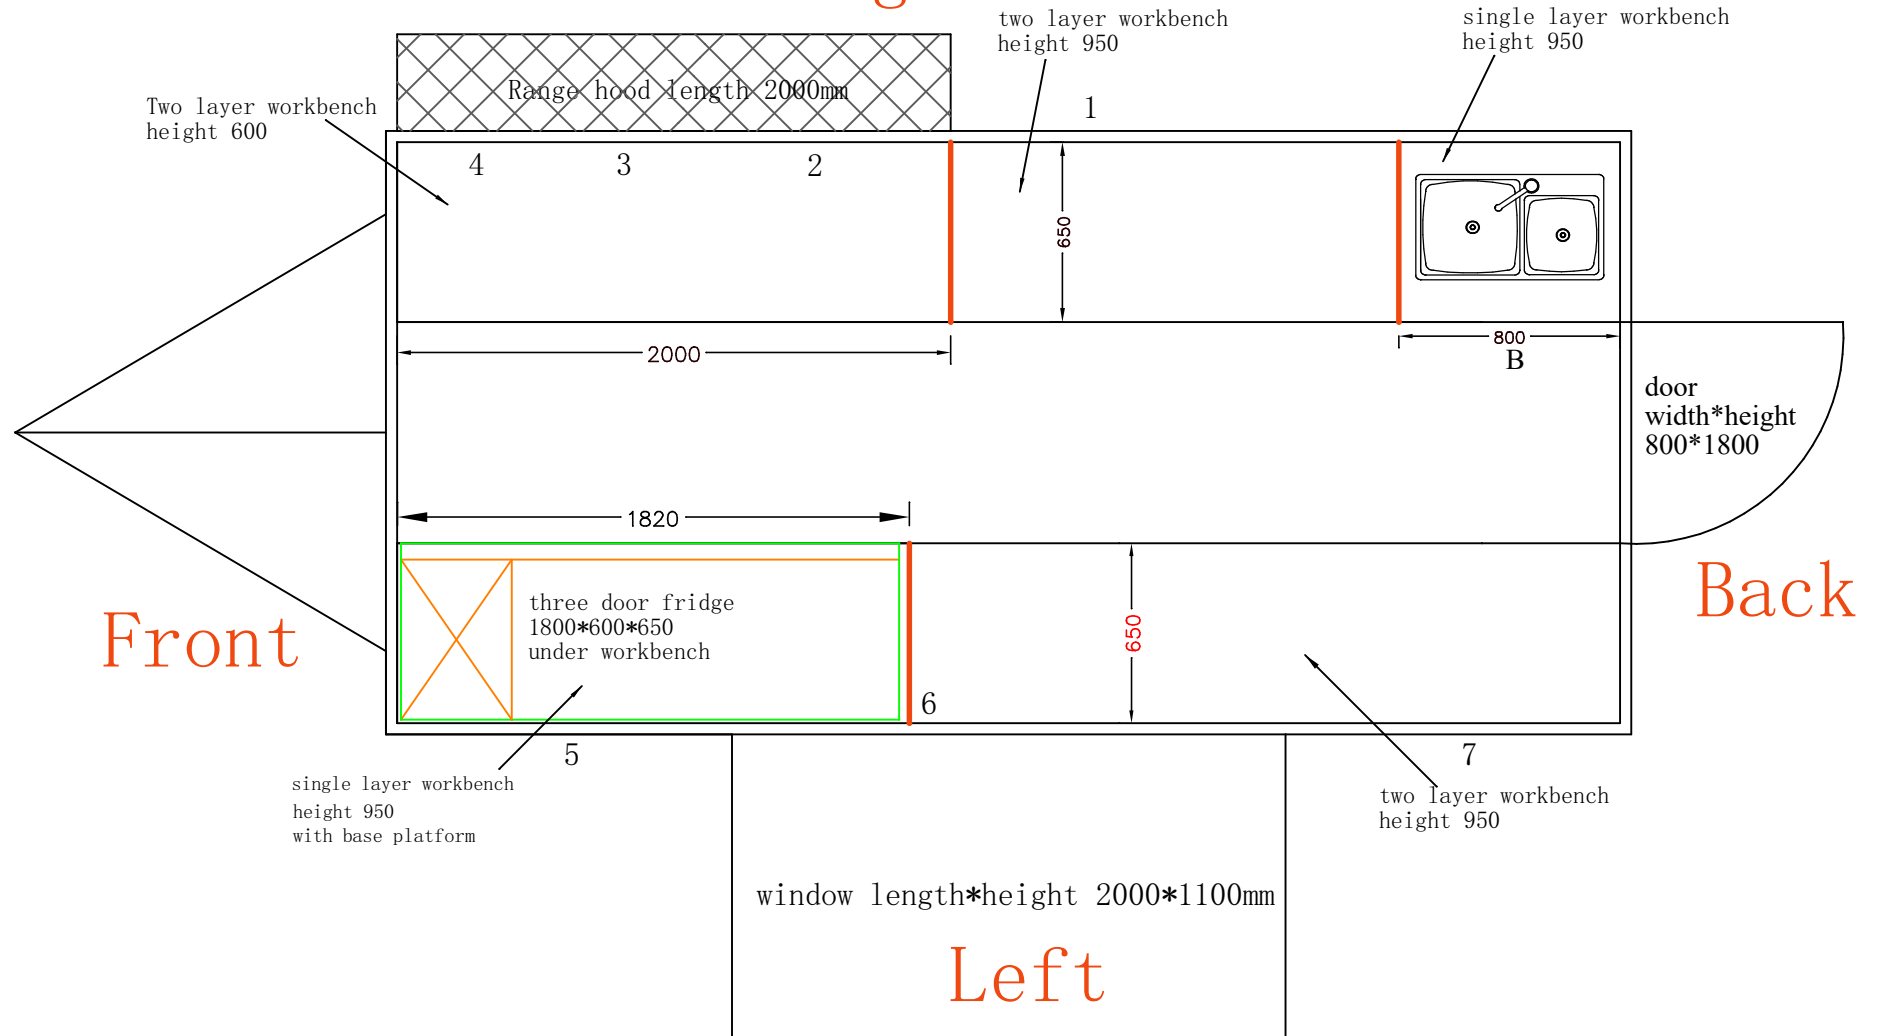

WB-450F

Right

1,2,3,4,5,6,7 socket, No. 3 high power 5KW socket
2,3,4,6 under workbench
1,5,7 above workbench
B floor drain