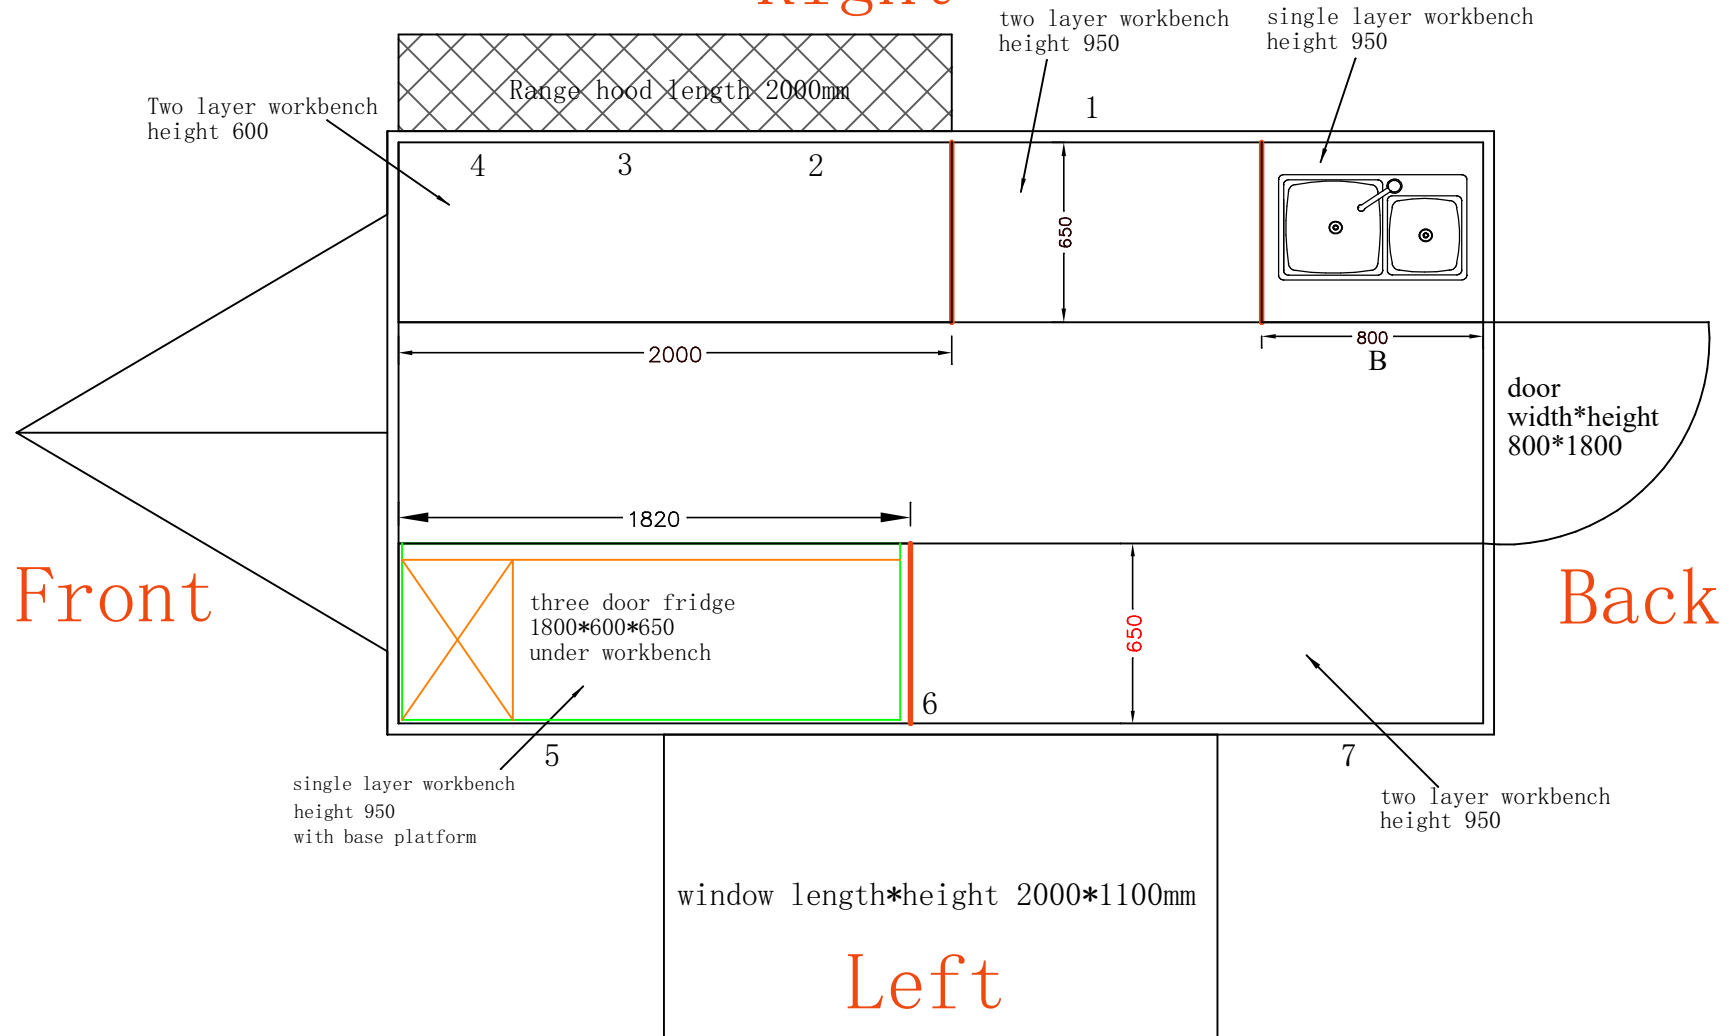

WB-400F

Right

1,2,3,4,5,6,7 socket, No. 3 high power 5KW socket
2,3,4,6 under workbench
1,5,7 above workbench
B floor drain