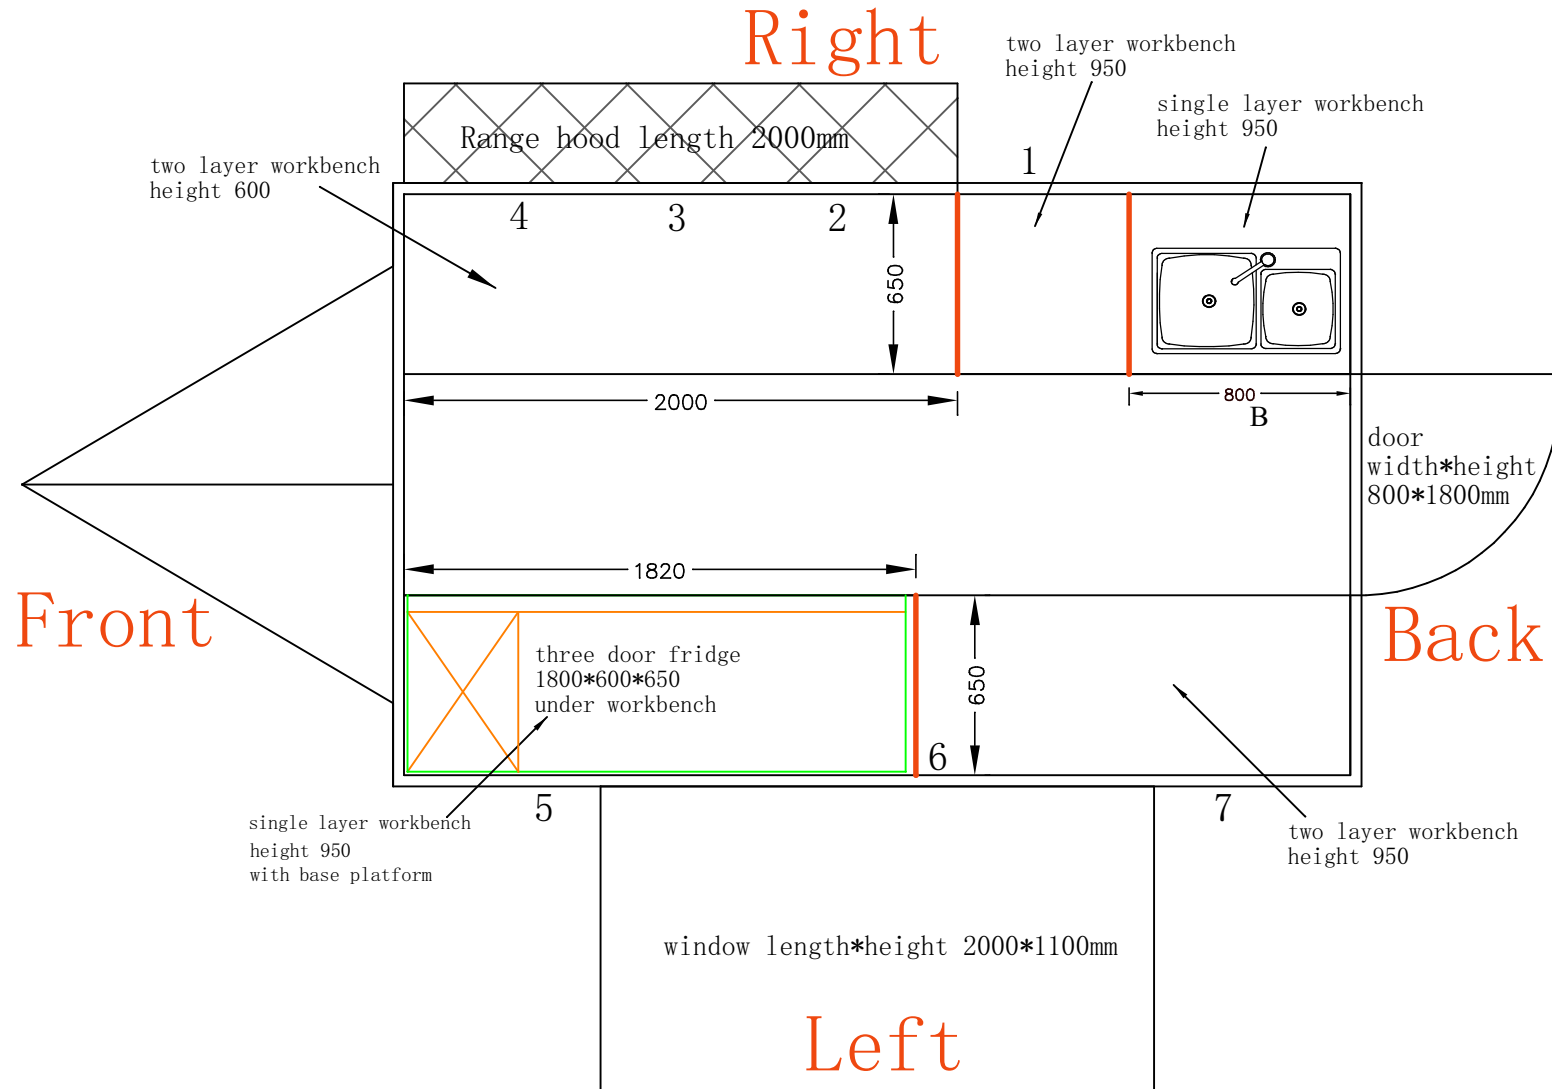

# WB-350F

- 1,2,3,4,5,6,7 socket, No. 3 high power 5KW socket
- 2,3,4,6 under workbench
- 1,5,7 above workbench
- B floor drain