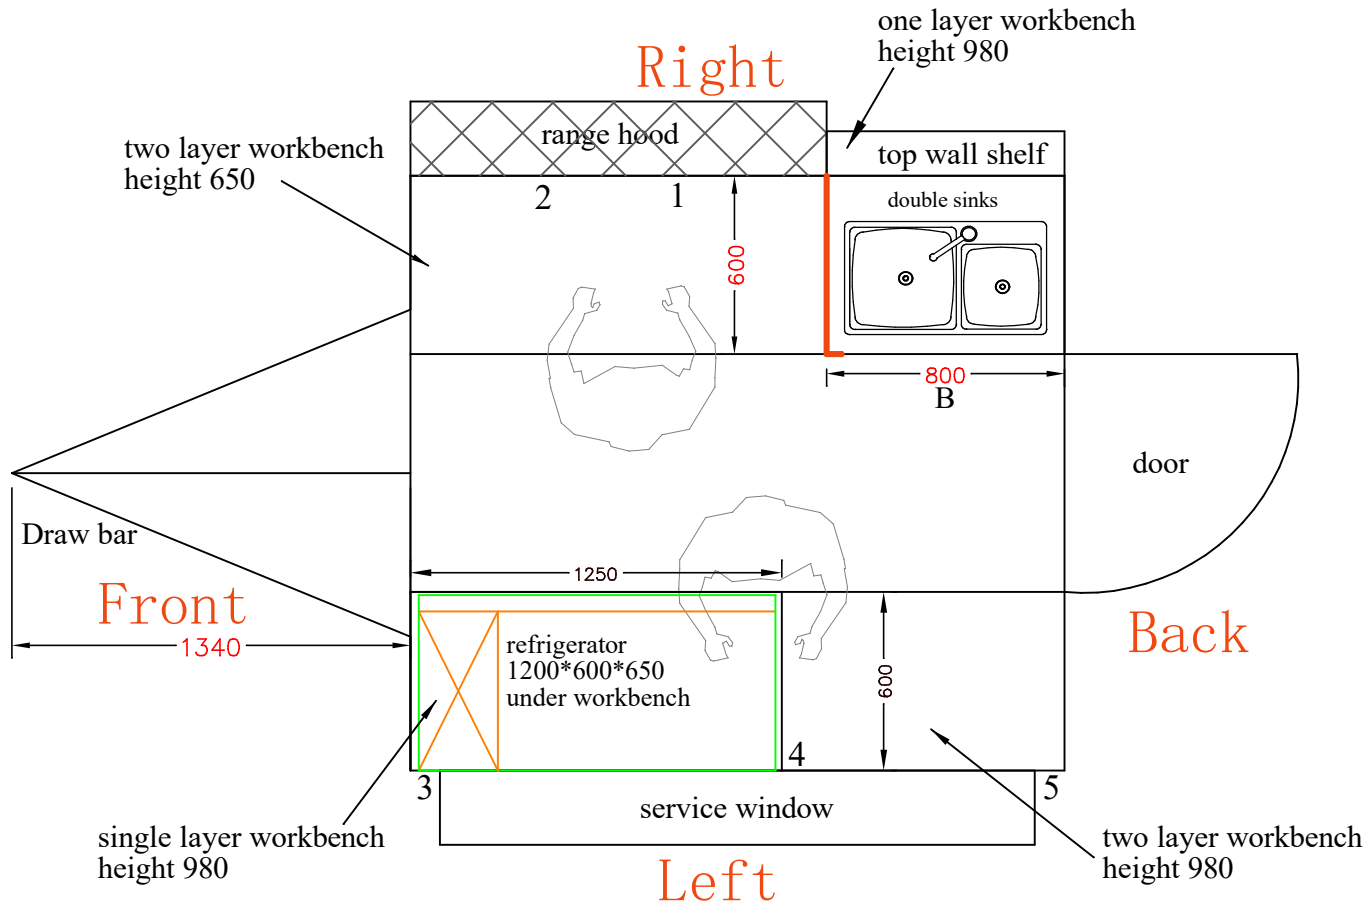

230W with hood and fridge

body size length*width*height
 2300*2000*2000mm
 total size length*width*height
 3340*2000*2400mm
 Unit:mm

1,2,3,4,5 socket,socket
 1,2,4 under workbench
 3,5 above workbench
 B floor drain