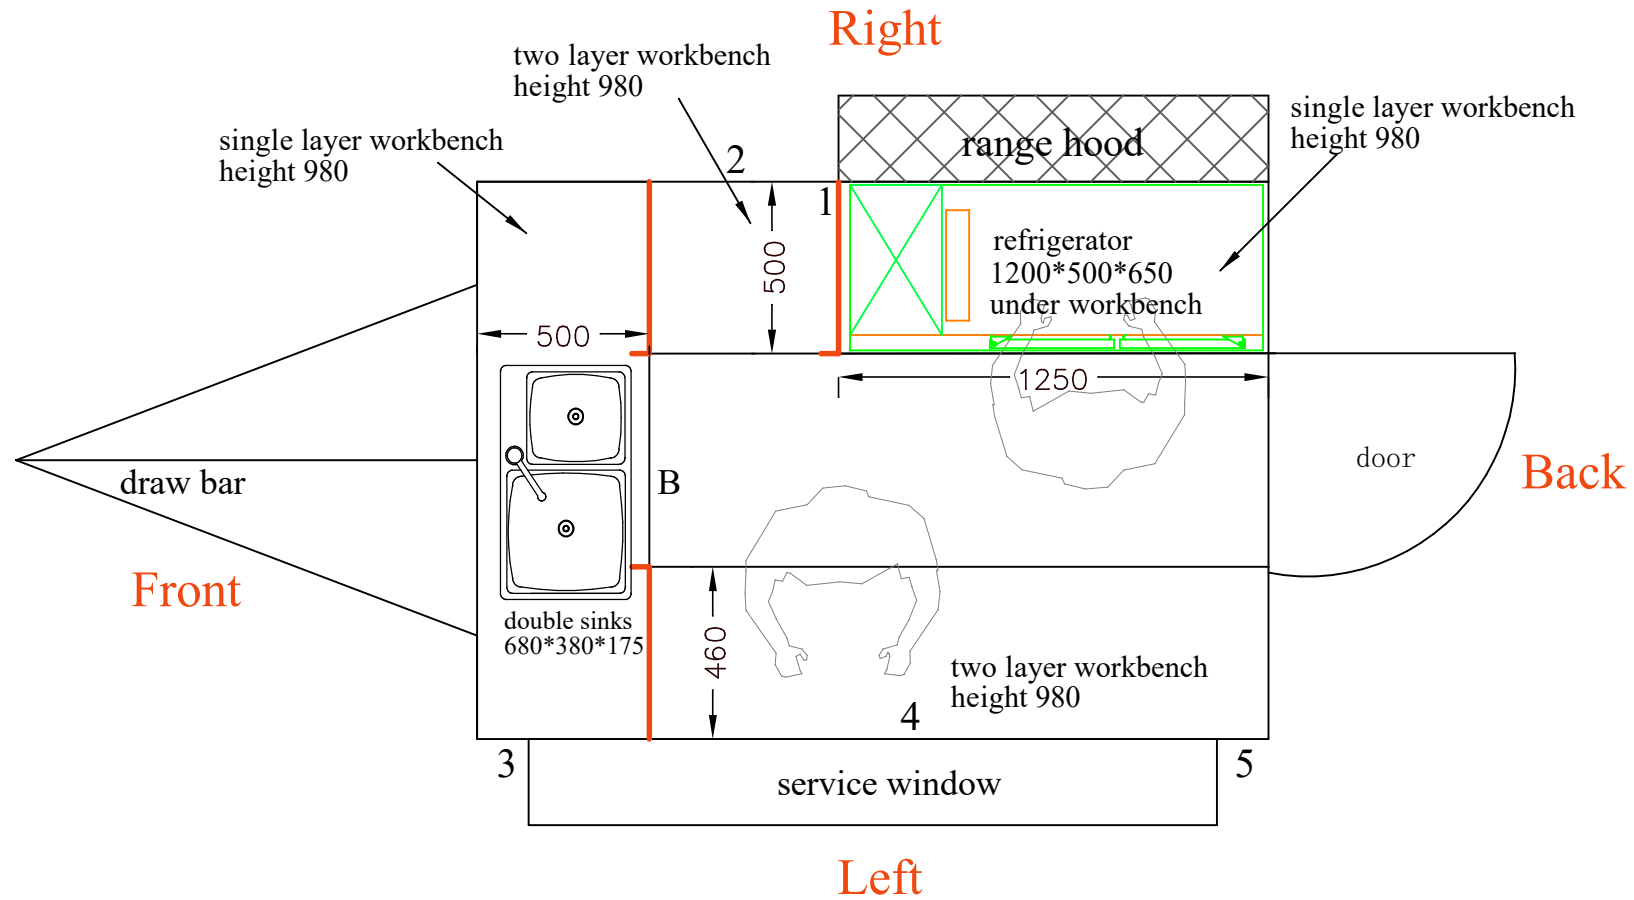

# 1 x wb230 with hood and fridge, Black

body size length\*width\*height  
 2200\*1620\*2000mm  
 total size length\*width\*height  
 3240\*1620\*2450mm  
 Unit:mm

1,2,3,4,5 socket  
 1,4 under workbench  
 2,3,5 above workbench  
 B floor drain